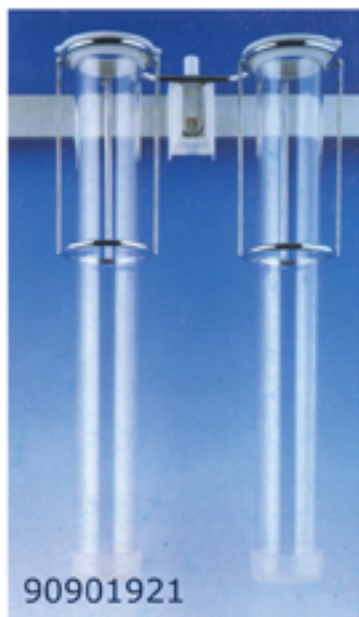

Ms Medical rail system is very helpful for the medical piping system.  
Manufactured from Aluminum

## OPTIONAL ACCESSORIES ON REQUEST INCLUDING

- Oxygen flow meter
- Vacuum Jar
- Vacuum Regulator
- Suction Catheter holder
- Liquids Holder
- Halogen Lamp
- Monitor Shelf

Suction Catheter Holder

Halogen Lamp

Liquids Holder

Monitor Shelf

Vacuum Regulator